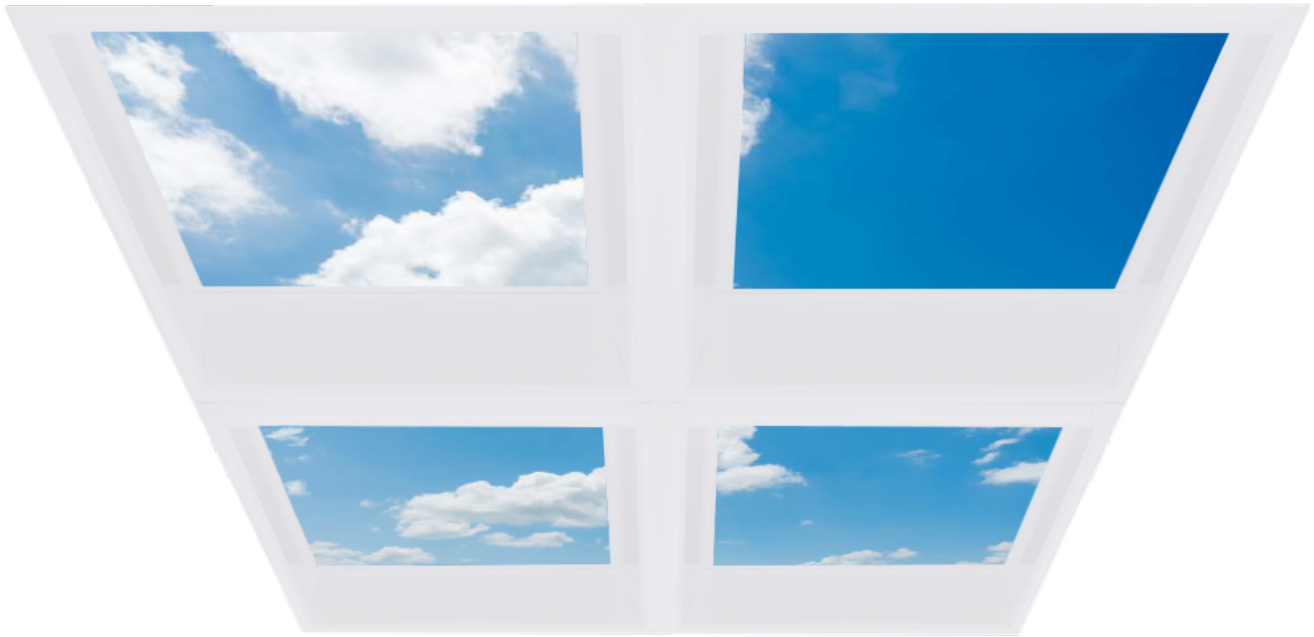

INTRODUCTION

In health care and educational establishments decorative lighting effects can have a significant impact on the well being of patients and pupils. The Mod Caelus range is available with a range of graphic designs including clouds, blossom and trees allowing the simulation of skylights and other decorative features that can be especially effective in large buildings where it may not be possible to incorporate windows in internal rooms. The MOD Caelus Skylight includes an upstand frame to recess the luminaire into the void giving an authentic skylight appearance. Images can be divided over multiple luminaires to create larger panoramic images with greater visual impact.

The Mod Caelus Skylight is available in 600×600 sizes, a wide range of lumen outputs, dimming options and is also compatible with a range of wireless control systems. These provide localised grouping and control as well as comprehensive wireless solutions allowing both standard and emergency luminaires to be centrally monitored with centralised reporting of energy consumption and failures. IP44 options are also available where a greater level of protection is required.

**UK
CA** CE IP20 TM21: L90>60K HOURS / L80>90K HOURS TP(a)

APPLICATION

- Education
- Healthcare / Social Housing