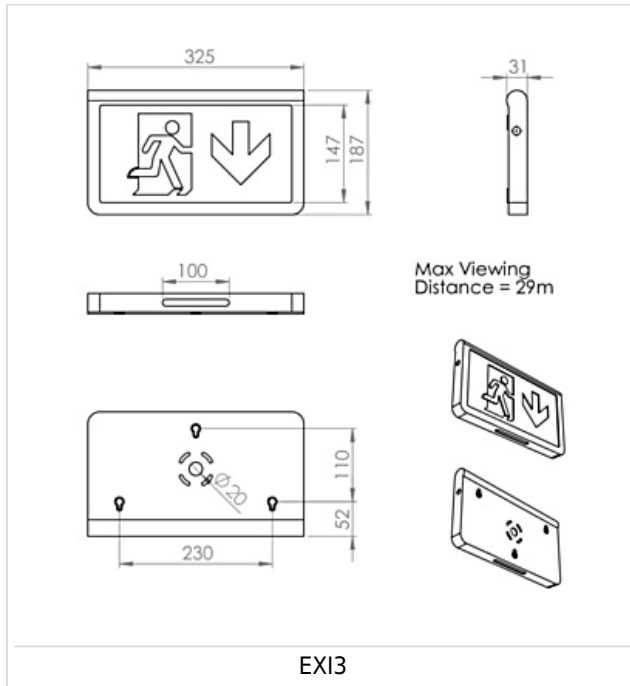

TECHNICAL

WARRANTY

At Dextra our commitment to service has been at the forefront throughout our history spanning more than forty years in the UK lighting market. Our service ethos extends beyond design and delivery, we believe supporting your installation throughout the warranty period is equally crucial, whilst the strength and longevity of Dextra Group provides peace of mind that our warranty will be supported throughout.

The Dextra range is supplied with a five year warranty commencing from the date of delivery. During the first three years defects will be repaired on site and the warranty will include both parts and labour. For the final two years drivers, emergency modules, wireless modules, sensors and LED circuits will be supplied free of charge to replace defective components, labour and other associated costs are not included.

Certain ranges and components are subject to exemptions:

- Lithium batteries are provided with a three year warranty for parts and labour. Nickel Metal Hydride and Nickel Cadmium batteries are provided with a one year warranty for parts and labour.
- Emergency luminaires including AME LED, EXI LED, EXI2 LED, EXI Track, HBE LED, HBE2 LED, OAT2 LED, OEZ LED and Twinspot with Nickel Metal Hydride batteries are supplied with a one year warranty for parts and labour. Lithium variants of these ranges are supplied with a three year warranty for parts and labour with the exception of the AME2, EXI3, HBE3 and TWS IP65 L7 ranges which are supplied with a one year parts and labour warranty. TWS IP65 L7 in autotest and wireless variants are supplied with the standard three year lithium battery warranty.
- Protec Micro, PTECF7 Fire Rated Downlights, Serenus and the Opus Sconce are provided with a five year replacement luminaire only warranty. Protec FR Fire Rated Downlights are provided with a 2 year replacement luminaire only warranty.