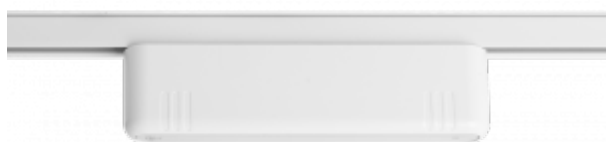

PRODUCT SPECIFICATION

EXI TRACK

INTRODUCTION

The EXI Track has been designed to offer retailers a simple yet effective solution for emergency lighting in track installations. This slim line unit incorporates a 1w LED and a 3 circuit Global track adaptor as standard in white, black or grey colour options. The EXI Track compliments our extensive range of track luminaires, please see Track & Spots for further information.

VARIATIONS

- Available in white, black or grey finishes

PERFORMANCE

- Up to 181 luminaire lumens per circuit Watt.

IMAGES

PRODUCT IMAGES

EXI Track White

EXI Track Black