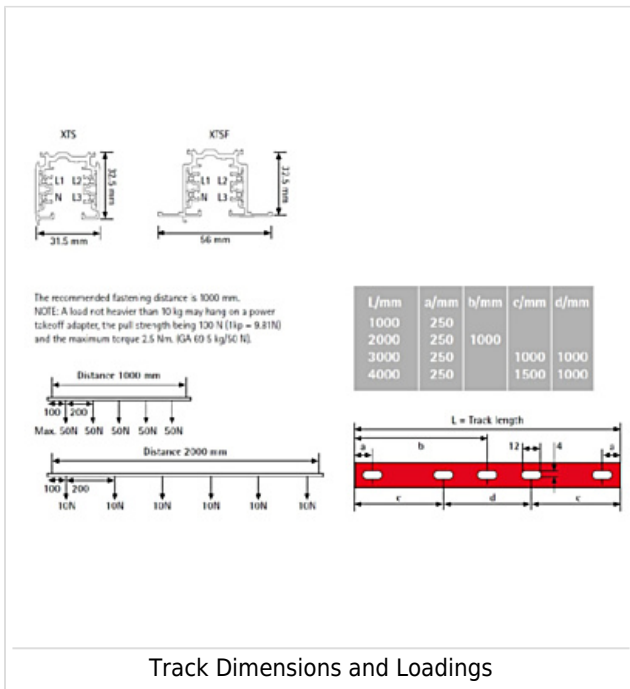

EXI Track White

EXI Track Black

TECHNICAL

EXI Track

Track Configuration

Track Dimensions and Loadings

WARRANTY

At Dextra our commitment to service has been at the forefront throughout our history spanning more than forty years in the UK lighting market. Our service ethos extends beyond design and delivery, we believe supporting your installation throughout the warranty period is equally crucial, whilst the strength and longevity of Dextra Group provides peace of mind that our warranty will be supported throughout.