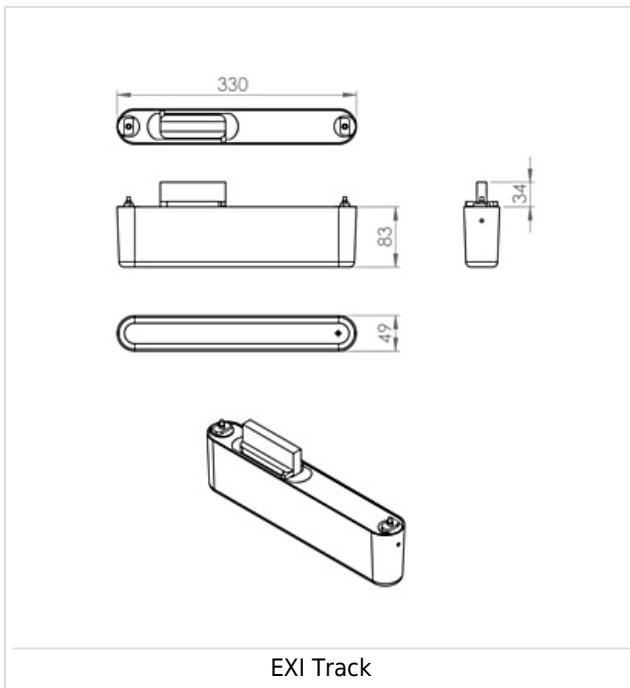

TECHNICAL

EXI Track