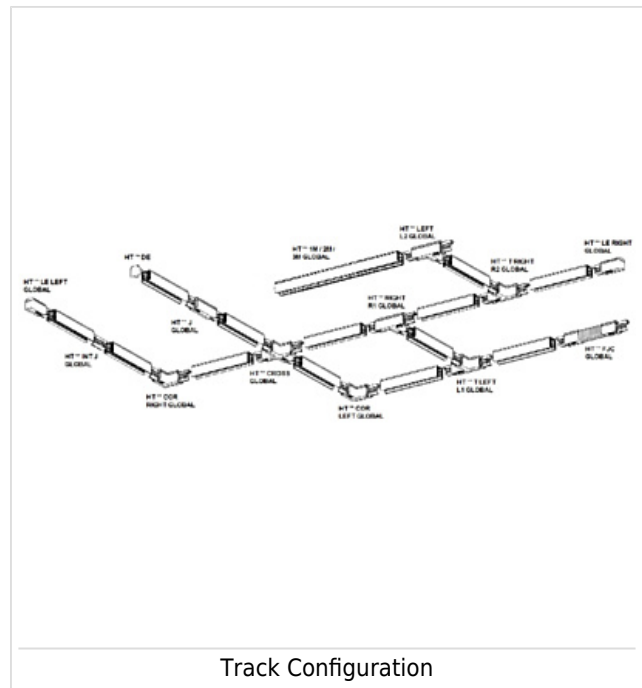

EXI Track White

EXI Track Black

TECHNICAL

EXI Track

Track Configuration

Track Dimensions and Loadings

WARRANTY

At Dextra our commitment to service has been at the forefront throughout our history spanning more than forty years in the UK lighting market. Our service ethos extends beyond design and delivery, we believe supporting your installation throughout the warranty period is equally crucial, whilst the strength and longevity of Dextra Group provides peace of mind that our warranty will be supported throughout.