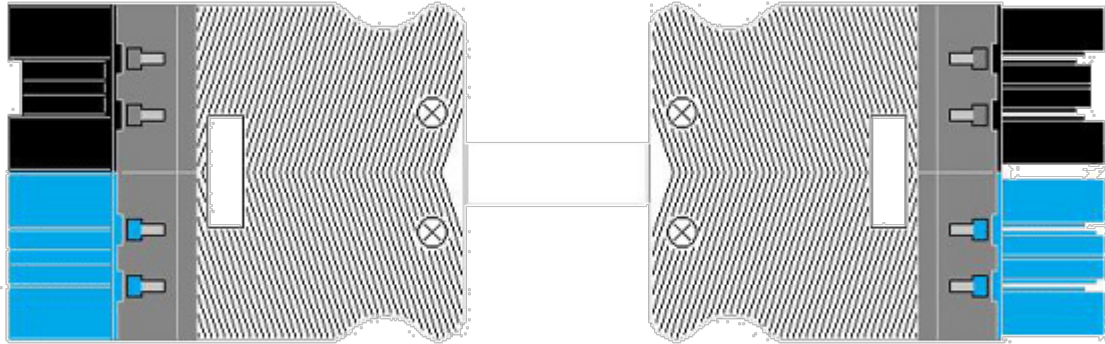

PRODUCT SPECIFICATION

INTERCONNECTING LEAD (DIMMABLE LUMINAIRE)

INTRODUCTION

Lead to connect Dimmable luminaire to dimmable luminaire - Blue/black 6 pole male non-locking luminaire connector to 6 pole female blue-black non-locking luminaire connector, 6 x 1.5mm² conductor cores.

FEATURES & BENEFITS

Compatible with:

Luminaires fitted with 6 pole panel mount (6PM).

Note: C3470 - 6 Pole "T" piece may be required when interconnecting luminaires.

IMAGES

ORDER CODES

LEAD

Code	Description
FF 6PM 6P3M 6PF	Lead - Luminaire interconnecting, 3 metres long with 6 pole male blue/black non-locking connector to 6 pole female blue/black non-locking connector
FF 6PM 6P4M 6PF	Lead - Luminaire interconnecting, 4 metres long with 6 pole male blue/black non-locking connector to 6 pole female blue/black non-locking connector
FF 6PM 6P5M 6PF	Lead - Luminaire interconnecting, 5 metres long with 6 pole male blue/black non-locking connector to 6 pole female blue/black non-locking connector
FF 6PM 6P6M 6PF	Lead - Luminaire interconnecting, 6 metres long with 6 pole male blue/black non-locking connector to 6 pole female blue/black non-locking connector
FF 6PM 6P7M 6PF	Lead - Luminaire interconnecting, 7 metres long with 6 pole male blue/black non-locking connector to 6 pole female blue/black non-locking connector
FF 6P TPIECE	6 pole blue/black T piece - one T piece required to be plugged into each luminaire with a 6 pole panel mount (6PM) that has an interconnect lead fed out to the next luminaire.