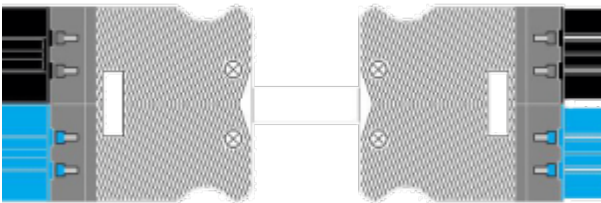

PRODUCT SPECIFICATION

INTERCONNECTING LEAD (DIMMABLE LUMINAIRE)

INTRODUCTION

Lead to connect Dimmable luminaire to dimmable luminaire - Blue/black 6 pole male non-locking luminaire connector to 6 pole female blue-black non-locking luminaire connector, 6 x 1.5mm² conductor cores.

FEATURES & BENEFITS

Compatible with:

Luminaires fitted with 6 pole panel mount (6PM).

Note: C3470 - 6 Pole "T" piece may be required when interconnecting luminaires.

IMAGES

ORDER CODES

LEAD

Code	Description
FF 6PM 6P3M 6PF	Lead - Luminaire interconnecting, 3 metres long with 6 pole male blue/black non-locking connector to 6 pole female blue/black non-locking connector
FF 6PM 6P4M 6PF	Lead - Luminaire interconnecting, 4 metres long with 6 pole male blue/black non-locking connector to 6 pole female blue/black non-locking connector
FF 6PM 6P5M 6PF	Lead - Luminaire interconnecting, 5 metres long with 6 pole male blue/black non-locking connector to 6 pole female blue/black non-locking connector
FF 6PM 6P6M 6PF	Lead - Luminaire interconnecting, 6 metres long with 6 pole male blue/black non-locking connector to 6 pole female blue/black non-locking connector
FF 6PM 6P7M 6PF	Lead - Luminaire interconnecting, 7 metres long with 6 pole male blue/black non-locking connector to 6 pole female blue/black non-locking connector
FF 6P TPIECE	6 pole blue/black T piece - one T piece required to be plugged into each luminaire with a 6 pole panel mount (6PM) that has an interconnect lead fed out to the next luminaire.